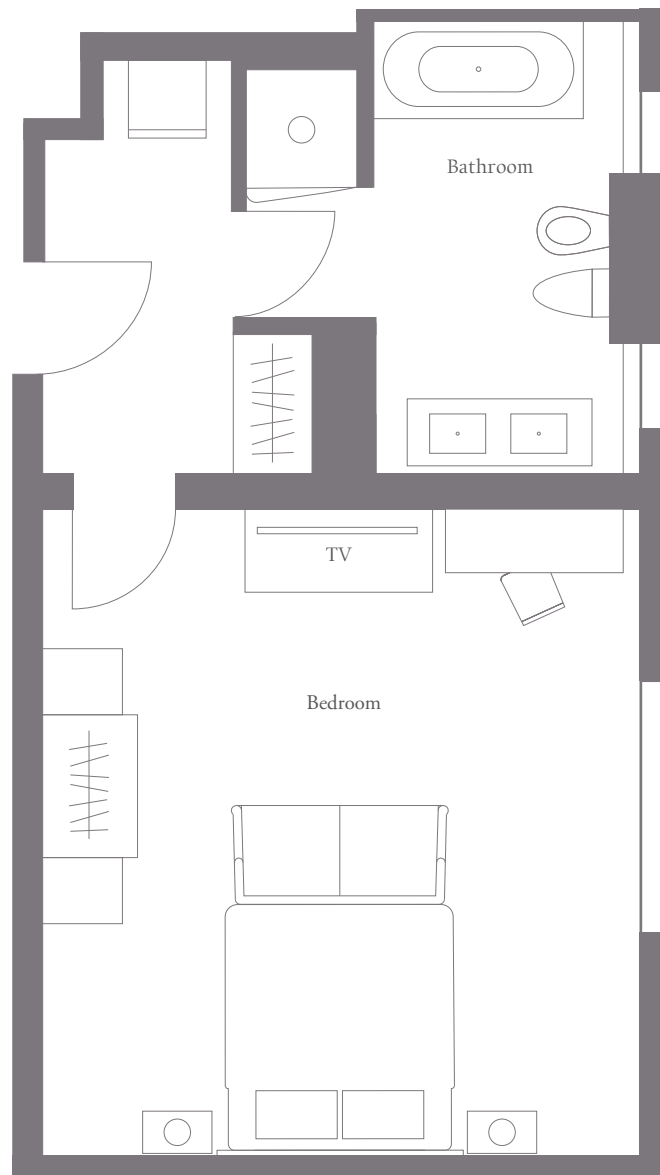

# THE DORCHESTER

Deluxe Room

45m<sup>2</sup> / 484ft<sup>2</sup>

Courtyard views